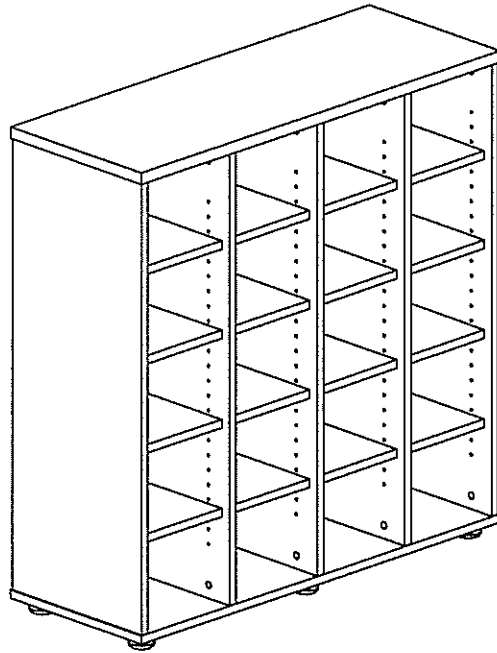

ASSEMBLY INSTRUCTIONS

2 PIECES EXTRA
SHELVES

pin	6x35
1	34PC8
CAM	
2	34PC8
Cam Cover	
3	34PC8
Dot Mark	
4	72PC8
CUSHION	28x4 6 52
5	8PC8
Borer	4x30
6	8PC8