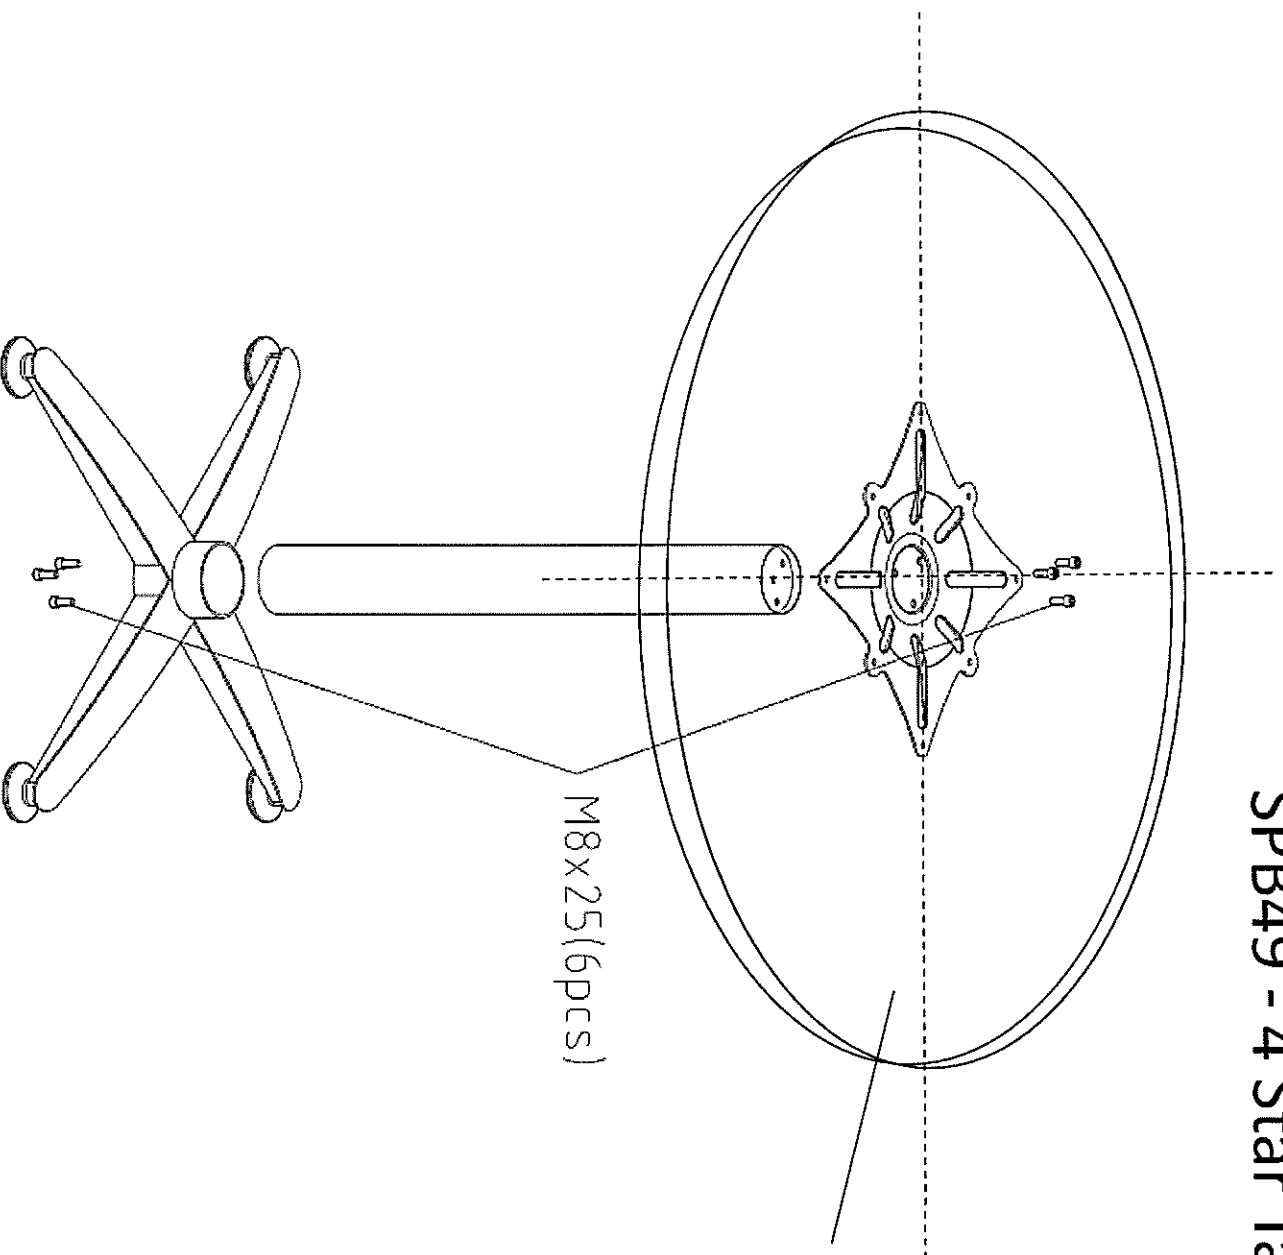

SPB49 - 4 Star Table

M8x25(6pcs)

For Timber Top Fitment, First Centre Top On Support Base And Then Attach Using:
8G x 20 Timber Screw (8pcs)